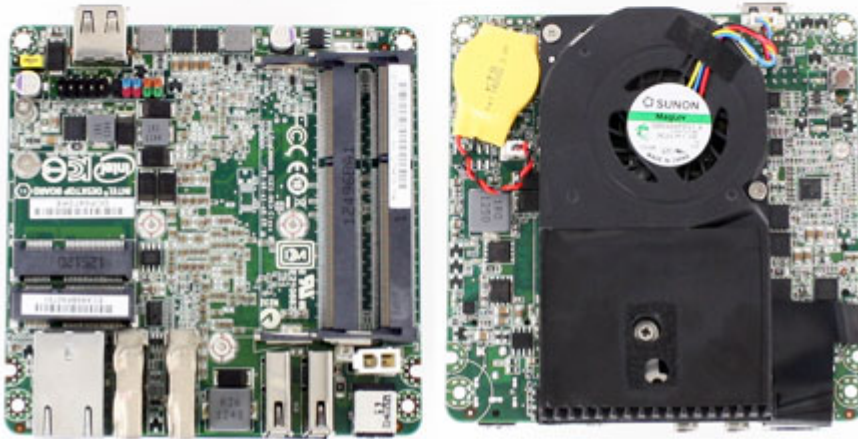

999.00 EUR
incl. 19% VAT, plus [shipping](#)

- Intel Celeron 847 !
- Intel QS77 Express
- Dual HDMI
- 2x Mini-PCIe

The Next Unit of Computing Board DCP847SKE includes an Intel® Celeron® processor that delivers dual-core performance and stunning visuals.

The board features dual display capability allowing a single PC to power dual monitors and Intel® Gigabit LAN Network Connection for ultra-fast connectivity and quick response rates for data transfer.